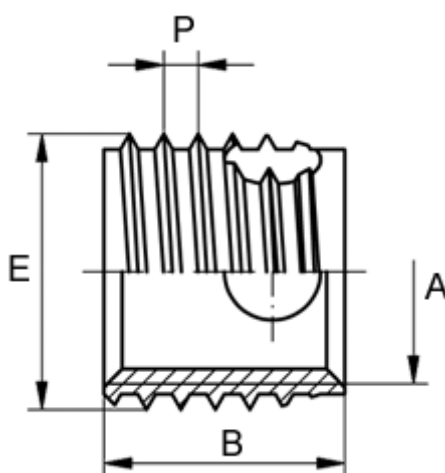

Article number: 12347000080500  
Description: KLEE-coil 347 000 080.500  
M 8 St. steel 1.4305

## Measures

---

Female thread A	= M8
Length B	= 9
Male thread E	= 10.0
Min hole depth blind hole	= 11
Pre-drilled max	= 9.6
Pre-drilled min	= 9.4
Thread pitch P	= 1.25
Type	= 347 000 080 ...